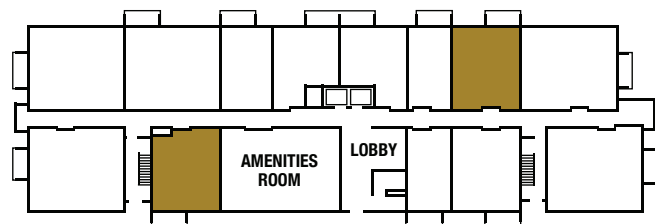

URBN VIENNA

LOFTS

1 BEDROOM
609 SQFT

PURPOSE-BUILT RENTALS

REID'S
Heritage Properties

Floorplans are artist's concept. All materials, specifications, and floor plans are subject to change without notice. All floor plans are approximate dimensions. Actual usable floor space may vary from stated floor area. E. & O. E. ©Reids Heritage Properties. Reproduction of this plan is strictly prohibited.

URBAN VIENNA

LOFTS

1 BEDROOM
609 SQFT

FIRST FLOOR

SECOND - SIXTH FLOORS

Floorplans are artist's concept. All materials, specifications, and floor plans are subject to change without notice. All floor plans are approximate dimensions. Actual usable floor space may vary from stated floor area. E. & O. E. ©Reids Heritage Properties. Reproduction of this plan is strictly prohibited.