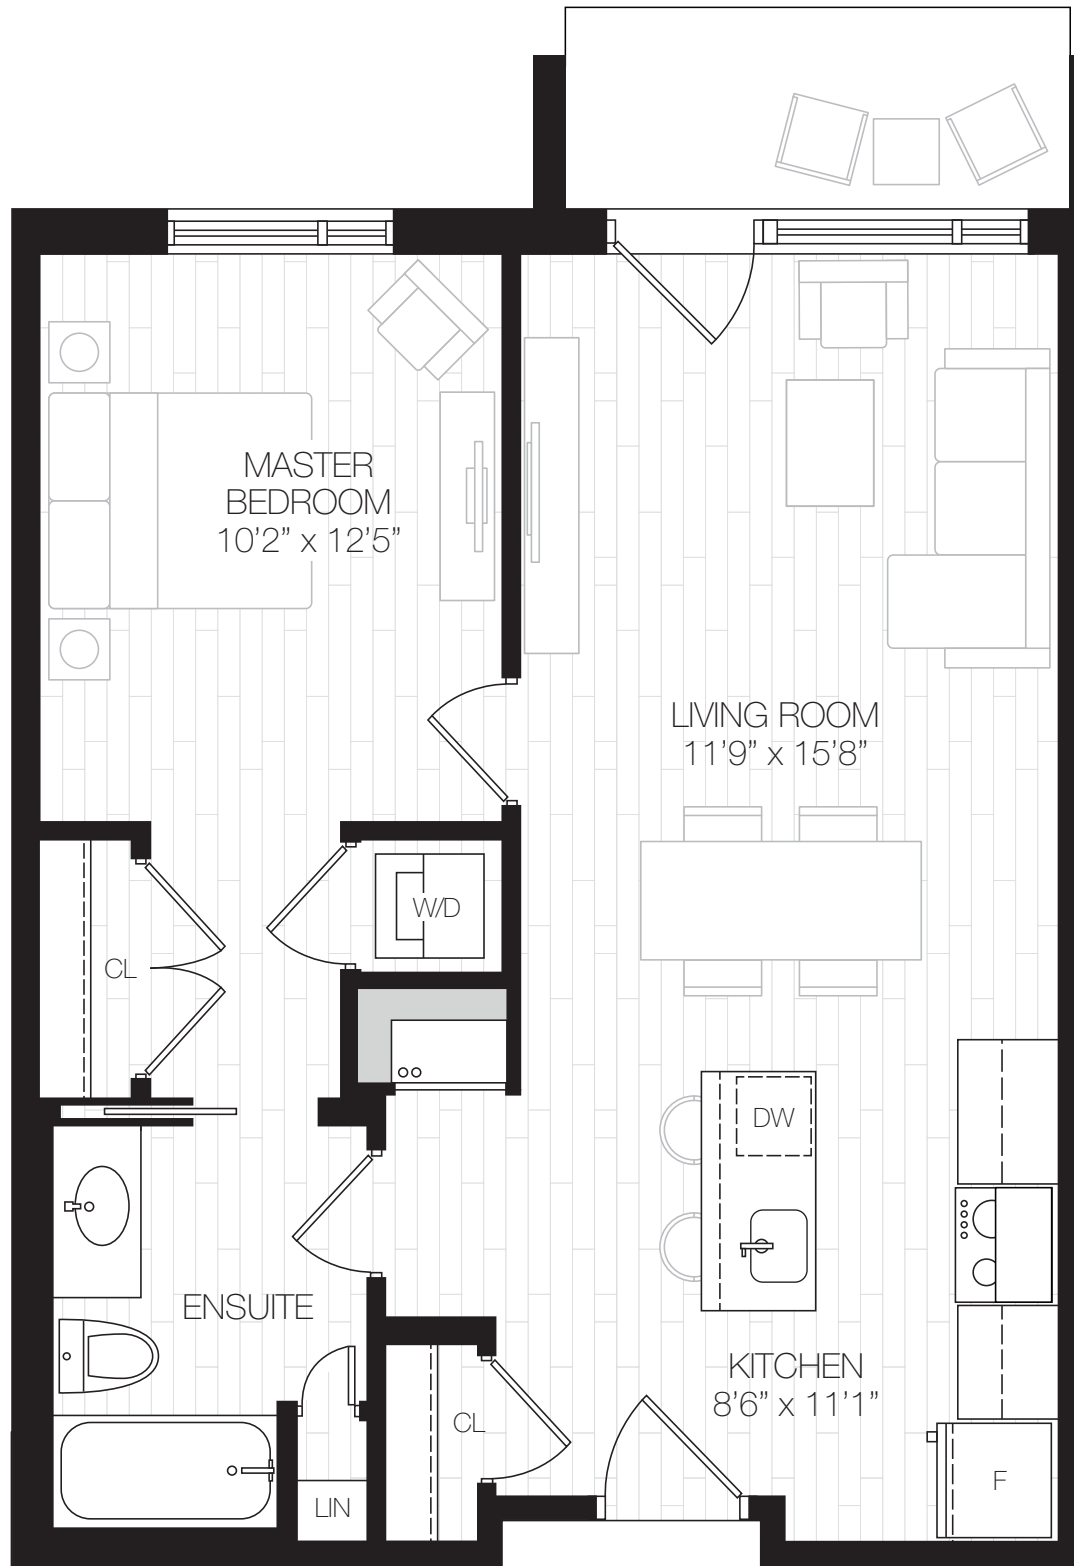

URBN VIENNA

LOFTS

1 BEDROOM
609 SQFT

PURPOSE-BUILT RENTALS

REID'S
Heritage Properties

Floorplans are artist's concept. All materials, specifications, and floor plans are subject to change without notice. All floor plans are approximate dimensions. Actual usable floor space may vary from stated floor area. E. & O. E. ©Reids Heritage Properties. Reproduction of this plan is strictly prohibited.

URBAN VIENNA

LOFTS

1 BEDROOM
609 SQFT

FIRST FLOOR

SECOND - SIXTH FLOORS

Floorplans are artist's concept. All materials, specifications, and floor plans are subject to change without notice. All floor plans are approximate dimensions. Actual usable floor space may vary from stated floor area. E. & O. E. ©Reids Heritage Properties. Reproduction of this plan is strictly prohibited.