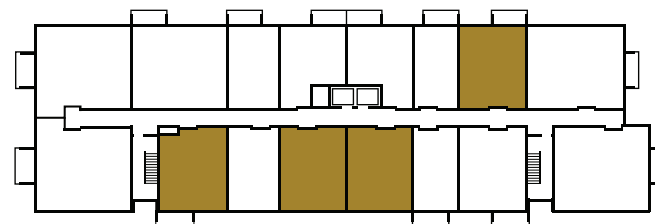

URBN VIENNA

LOFTS

1 BEDROOM
609 SQFT

PURPOSE-BUILT RENTALS

REID'S
Heritage Properties

Floorplans are artist's concept. All materials, specifications, and floor plans are subject to change without notice. All floor plans are approximate dimensions. Actual usable floor space may vary from stated floor area. E. & O. E. ©Reids Heritage Properties. Reproduction of this plan is strictly prohibited.

URBAN VIENNA

LOFTS

1 BEDROOM
609 SQFT

FIRST FLOOR

SECOND - SIXTH FLOORS

Floorplans are artist's concept. All materials, specifications, and floor plans are subject to change without notice. All floor plans are approximate dimensions. Actual usable floor space may vary from stated floor area. E. & O. E. ©Reids Heritage Properties. Reproduction of this plan is strictly prohibited.