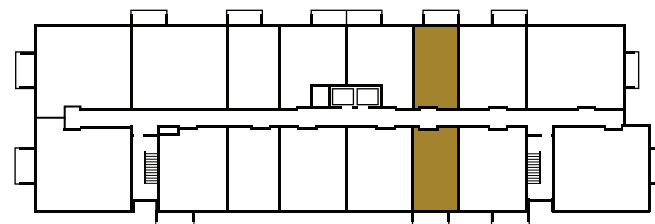

URBN ROME

LOFTS

STUDIO
392 SQFT

PURPOSE-BUILT RENTALS

REID'S
Heritage Properties

Floorplans are artist's concept. All materials, specifications, and floor plans are subject to change without notice. All floor plans are approximate dimensions. Actual usable floor space may vary from stated floor area. E. & O. E. ©Reids Heritage Properties. Reproduction of this plan is strictly prohibited.

URBN ROME

LOFTS

STUDIO
392 SQFT

FIRST FLOOR

SECOND - SIXTH FLOORS

Floorplans are artist's concept. All materials, specifications, and floor plans are subject to change without notice. All floor plans are approximate dimensions. Actual usable floor space may vary from stated floor area. E. & O. E. ©Reids Heritage Properties. Reproduction of this plan is strictly prohibited.