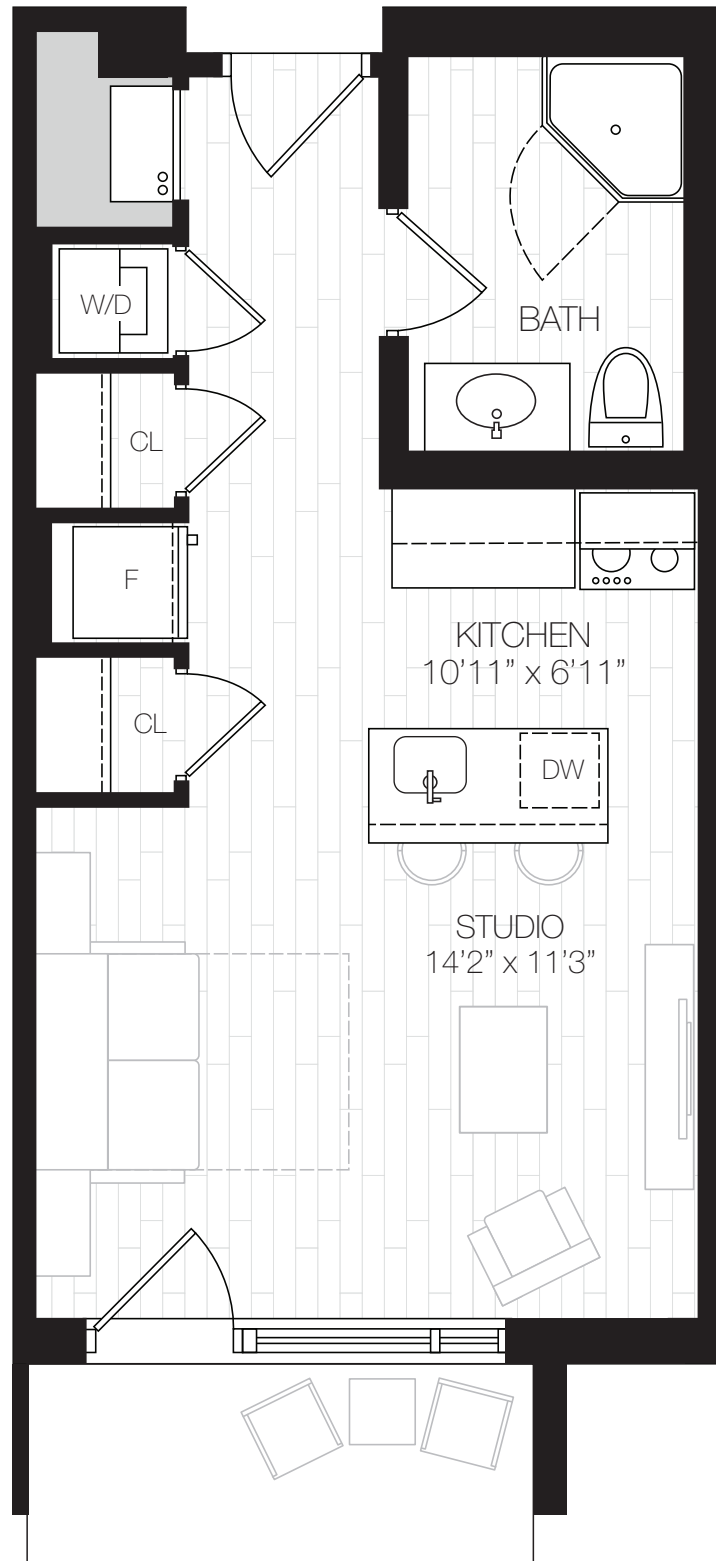

URBN ROME

LOFTS

STUDIO
392 SQFT

PURPOSE-BUILT RENTALS

REID'S
Heritage Properties

Floorplans are artist's concept. All materials, specifications, and floor plans are subject to change without notice. All floor plans are approximate dimensions. Actual usable floor space may vary from stated floor area. E. & O. E. ©Reids Heritage Properties. Reproduction of this plan is strictly prohibited.

URBN ROME

LOFTS

STUDIO
392 SQFT

FIRST FLOOR

SECOND - SIXTH FLOORS

Floorplans are artist's concept. All materials, specifications, and floor plans are subject to change without notice. All floor plans are approximate dimensions. Actual usable floor space may vary from stated floor area. E. & O. E. ©Reids Heritage Properties. Reproduction of this plan is strictly prohibited.