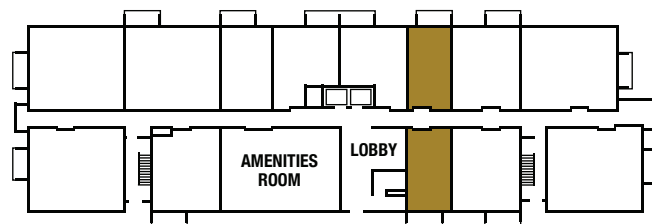

URBN ROME

LOFTS

STUDIO
392 SQFT

PURPOSE-BUILT RENTALS

REID'S
Heritage Properties

Floorplans are artist's concept. All materials, specifications, and floor plans are subject to change without notice. All floor plans are approximate dimensions. Actual usable floor space may vary from stated floor area. E. & O. E. ©Reids Heritage Properties. Reproduction of this plan is strictly prohibited.

URBN ROME

LOFTS

STUDIO
392 SQFT

FIRST FLOOR

SECOND - SIXTH FLOORS

Floorplans are artist's concept. All materials, specifications, and floor plans are subject to change without notice. All floor plans are approximate dimensions. Actual usable floor space may vary from stated floor area. E. & O. E. ©Reids Heritage Properties. Reproduction of this plan is strictly prohibited.