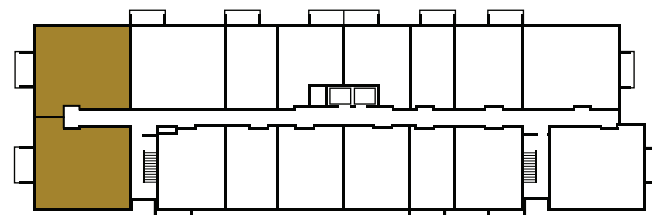

URBN MARSEILLE

LOFTS

2 BEDROOM CORNER
907 SQFT

PURPOSE-BUILT RENTALS

REID'S
Heritage Properties

Floorplans are artist's concept. All materials, specifications, and floor plans are subject to change without notice. All floor plans are approximate dimensions. Actual usable floor space may vary from stated floor area. E. & O. E. ©Reids Heritage Properties. Reproduction of this plan is strictly prohibited.

URBAN MARSEILLE

LOFTS

2 BEDROOM CORNER
907 SQFT

SECOND - SIXTH FLOORS

Floorplans are artist's concept. All materials, specifications, and floor plans are subject to change without notice. All floor plans are approximate dimensions. Actual usable floor space may vary from stated floor area. E. & O. E. ©Reids Heritage Properties. Reproduction of this plan is strictly prohibited.