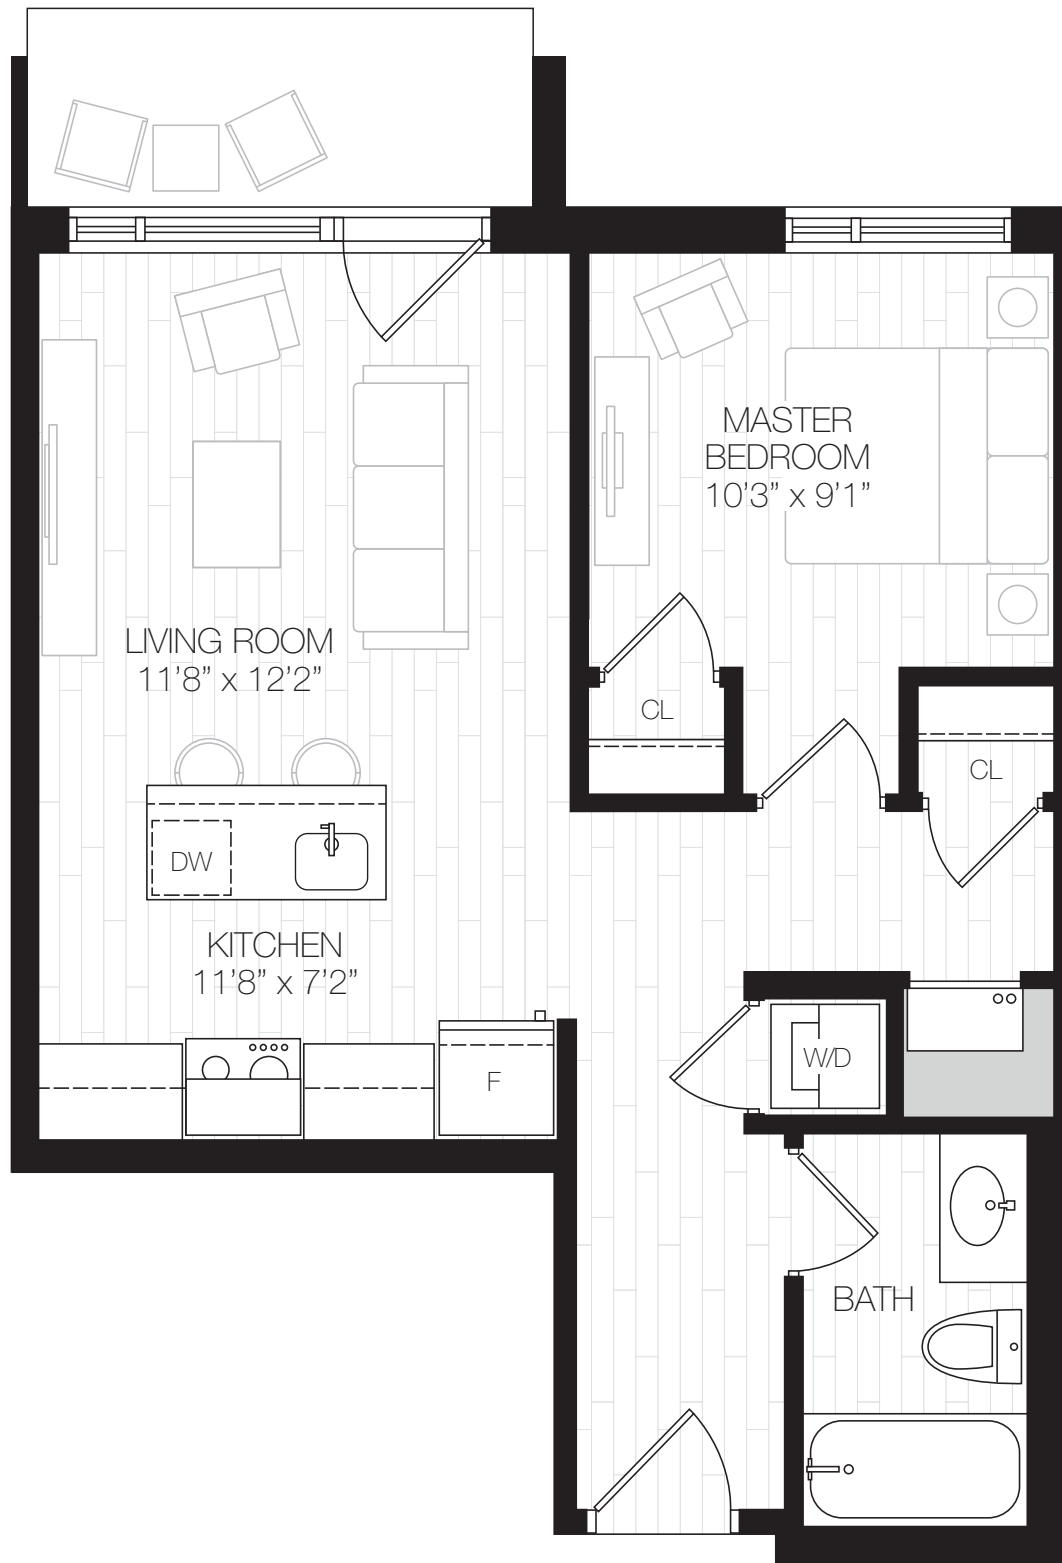

URBN MADRID

LOFTS

1 BEDROOM
516 SQFT

PURPOSE-BUILT RENTALS

REID'S
Heritage Properties

Floorplans are artist's concept. All materials, specifications, and floor plans are subject to change without notice. All floor plans are approximate dimensions. Actual usable floor space may vary from stated floor area. E. & O. E. ©Reids Heritage Properties. Reproduction of this plan is strictly prohibited.

URBAN MADRID

LOFTS

1 BEDROOM
516 SQFT

FIRST FLOOR

SECOND - SIXTH FLOORS

Floorplans are artist's concept. All materials, specifications, and floor plans are subject to change without notice. All floor plans are approximate dimensions. Actual usable floor space may vary from stated floor area. E. & O. E. ©Reids Heritage Properties. Reproduction of this plan is strictly prohibited.