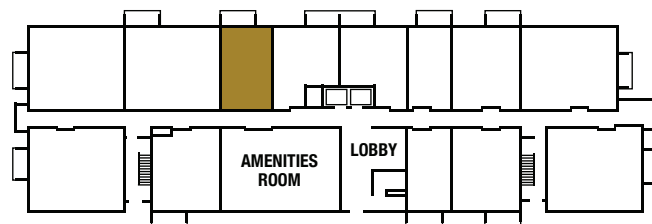

URBN BRUSSELS

LOFTS

STUDIO BARRIER FREE
465 SQFT

PURPOSE-BUILT RENTALS

REID'S
Heritage Properties

Floorplans are artist's concept. All materials, specifications, and floor plans are subject to change without notice. All floor plans are approximate dimensions. Actual usable floor space may vary from stated floor area. E. & O. E. ©Reids Heritage Properties. Reproduction of this plan is strictly prohibited.

URBN BRUSSELS

LOFTS

STUDIO BARRIER FREE
465 SQFT

FIRST FLOOR

SECOND - SIXTH FLOORS

Floorplans are artist's concept. All materials, specifications, and floor plans are subject to change without notice. All floor plans are approximate dimensions. Actual usable floor space may vary from stated floor area. E. & O. E. ©Reids Heritage Properties. Reproduction of this plan is strictly prohibited.