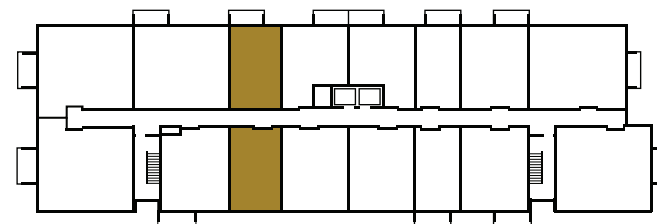

URBN BRUSSELS

LOFTS

STUDIO BARRIER FREE
465 SQFT

PURPOSE-BUILT RENTALS

REID'S
Heritage Properties

Floorplans are artist's concept. All materials, specifications, and floor plans are subject to change without notice. All floor plans are approximate dimensions. Actual usable floor space may vary from stated floor area. E. & O. E. ©Reids Heritage Properties. Reproduction of this plan is strictly prohibited.

URBN BRUSSELS

LOFTS

STUDIO BARRIER FREE
465 SQFT

FIRST FLOOR

SECOND - SIXTH FLOORS

Floorplans are artist's concept. All materials, specifications, and floor plans are subject to change without notice. All floor plans are approximate dimensions. Actual usable floor space may vary from stated floor area. E. & O. E. ©Reids Heritage Properties. Reproduction of this plan is strictly prohibited.