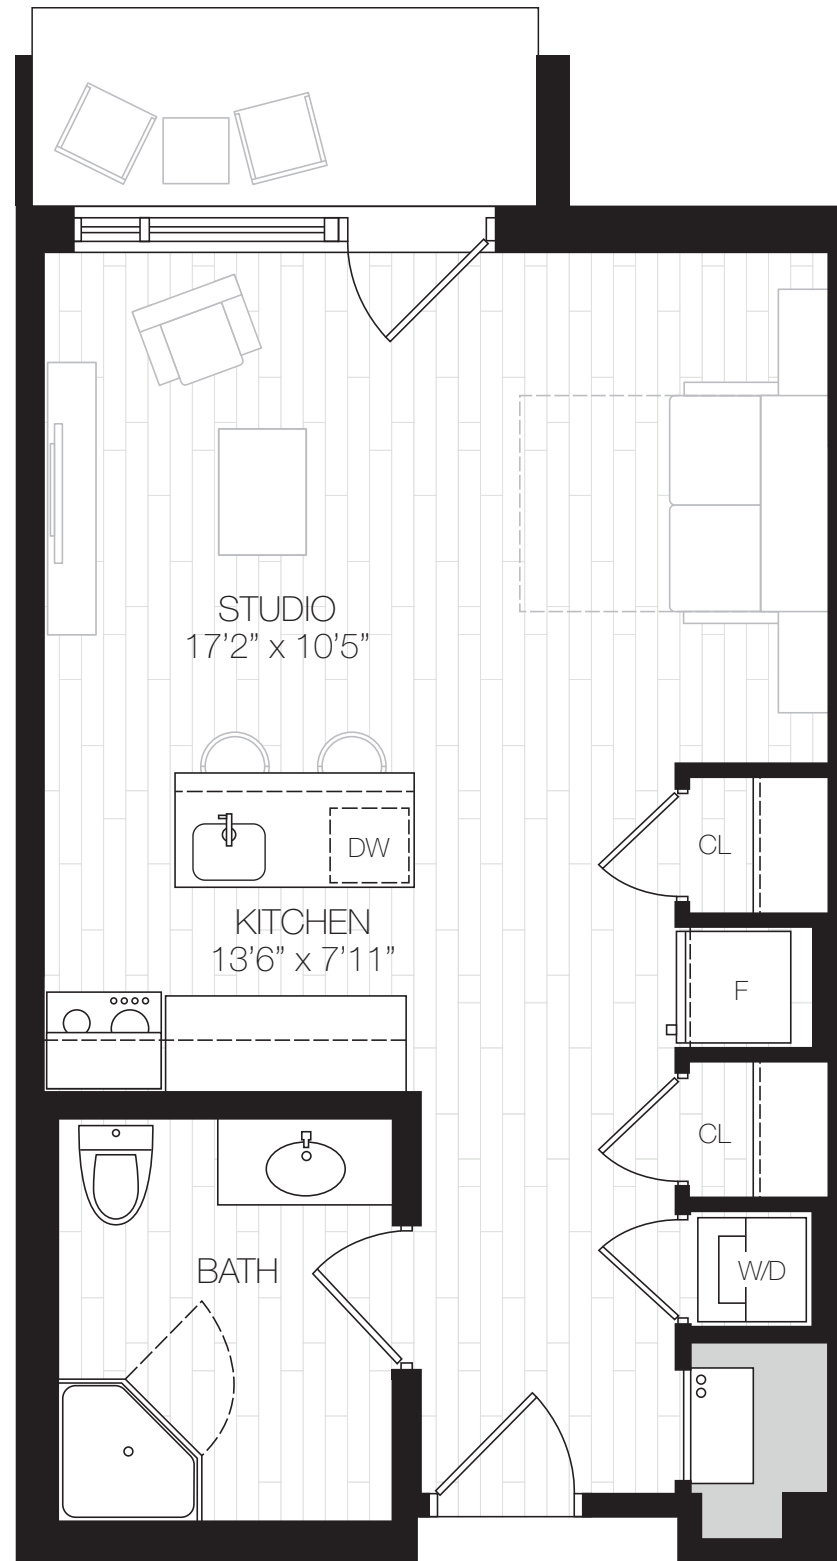

URBN BRUSSELS

LOFTS

STUDIO BARRIER FREE
465 SQFT

PURPOSE-BUILT RENTALS

REID'S
Heritage Properties

Floorplans are artist's concept. All materials, specifications, and floor plans are subject to change without notice. All floor plans are approximate dimensions. Actual usable floor space may vary from stated floor area. E. & O. E. ©Reids Heritage Properties. Reproduction of this plan is strictly prohibited.

URBN BRUSSELS

LOFTS

STUDIO BARRIER FREE
465 SQFT

FIRST FLOOR

SECOND - SIXTH FLOORS

Floorplans are artist's concept. All materials, specifications, and floor plans are subject to change without notice. All floor plans are approximate dimensions. Actual usable floor space may vary from stated floor area. E. & O. E. ©Reids Heritage Properties. Reproduction of this plan is strictly prohibited.