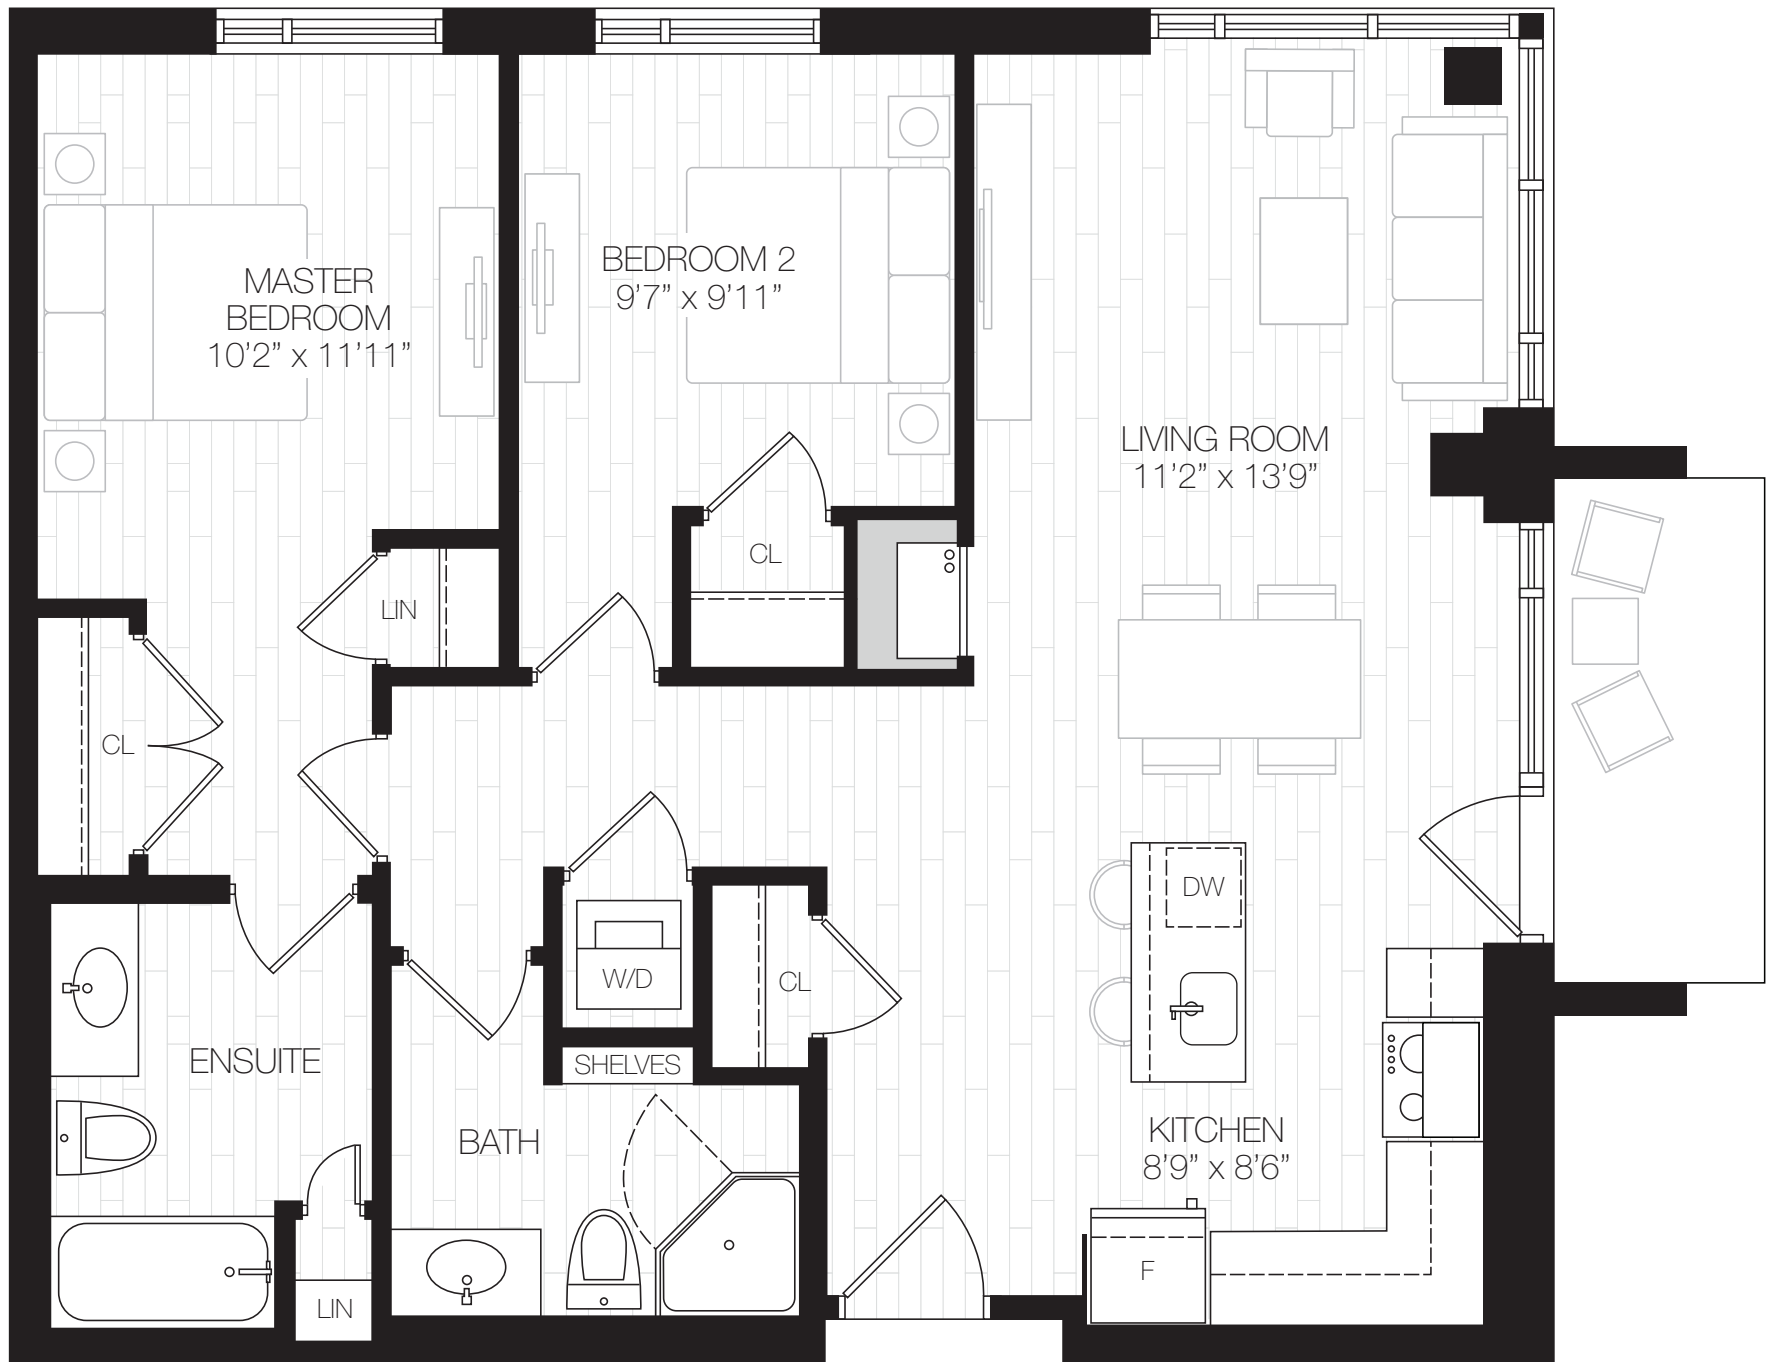

URBN BARCELONA

LOFTS

2 BEDROOM CORNER
880 SQFT

PURPOSE-BUILT RENTALS

REID'S
Heritage Properties

Floorplans are artist's concept. All materials, specifications, and floor plans are subject to change without notice. All floor plans are approximate dimensions. Actual usable floor space may vary from stated floor area. E. & O. E. ©Reids Heritage Properties. Reproduction of this plan is strictly prohibited.

URBN BARCELONA

LOFTS

2 BEDROOM CORNER
880 SQFT

FIRST FLOOR

SECOND - SIXTH FLOORS

Floorplans are artist's concept. All materials, specifications, and floor plans are subject to change without notice. All floor plans are approximate dimensions. Actual usable floor space may vary from stated floor area. E. & O. E. ©Reids Heritage Properties. Reproduction of this plan is strictly prohibited.