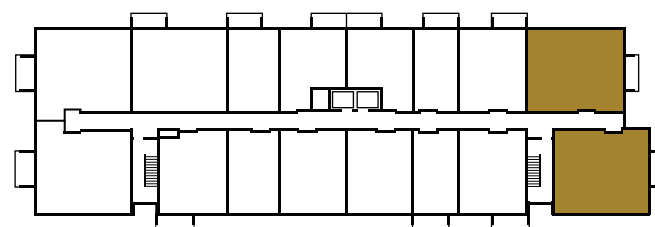

URBN BARCELONA

LOFTS

2 BEDROOM CORNER
880 SQFT

PURPOSE-BUILT RENTALS

REID'S
Heritage Properties

Floorplans are artist's concept. All materials, specifications, and floor plans are subject to change without notice. All floor plans are approximate dimensions. Actual usable floor space may vary from stated floor area. E. & O. E. ©Reids Heritage Properties. Reproduction of this plan is strictly prohibited.

URBN BARCELONA

LOFTS

2 BEDROOM CORNER
880 SQFT

FIRST FLOOR

SECOND - SIXTH FLOORS

Floorplans are artist's concept. All materials, specifications, and floor plans are subject to change without notice. All floor plans are approximate dimensions. Actual usable floor space may vary from stated floor area. E. & O. E. ©Reids Heritage Properties. Reproduction of this plan is strictly prohibited.