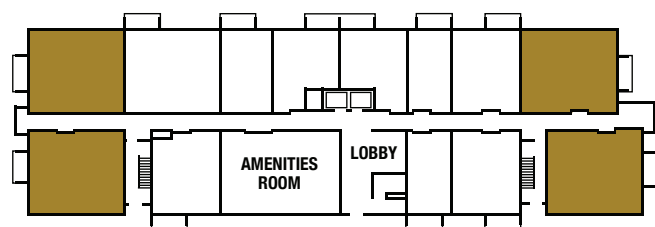

URBN BARCELONA

LOFTS

2 BEDROOM CORNER
880 SQFT

PURPOSE-BUILT RENTALS

REID'S
Heritage Properties

Floorplans are artist's concept. All materials, specifications, and floor plans are subject to change without notice. All floor plans are approximate dimensions. Actual usable floor space may vary from stated floor area. E. & O. E. ©Reids Heritage Properties. Reproduction of this plan is strictly prohibited.

URBN BARCELONA

LOFTS

2 BEDROOM CORNER
880 SQFT

FIRST FLOOR

SECOND - SIXTH FLOORS

Floorplans are artist's concept. All materials, specifications, and floor plans are subject to change without notice. All floor plans are approximate dimensions. Actual usable floor space may vary from stated floor area. E. & O. E. ©Reids Heritage Properties. Reproduction of this plan is strictly prohibited.